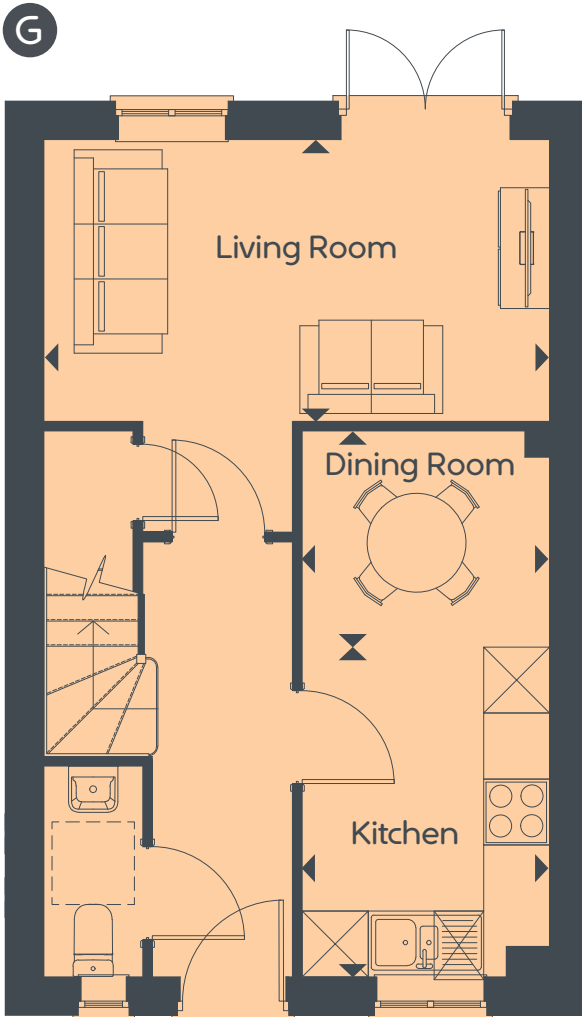

## G Floor

### The Thomas 2 Bedrooms

Total area: 69 M<sup>2</sup> 749 FT<sup>2</sup>

Living Room	4.60 x 2.56m	15' 1" x 8' 5"
Kitchen	3.00 x 2.25m	9' 10" x 7' 5"
Dining Room	2.25 x 1.97m	7' 5" x 6' 5"

## 1st Floor

Bedroom 1	4.60 x 2.56m	15' 1" x 8' 5"
Bedroom 2	4.58 x 2.95m	15' 0" x 9' 8"