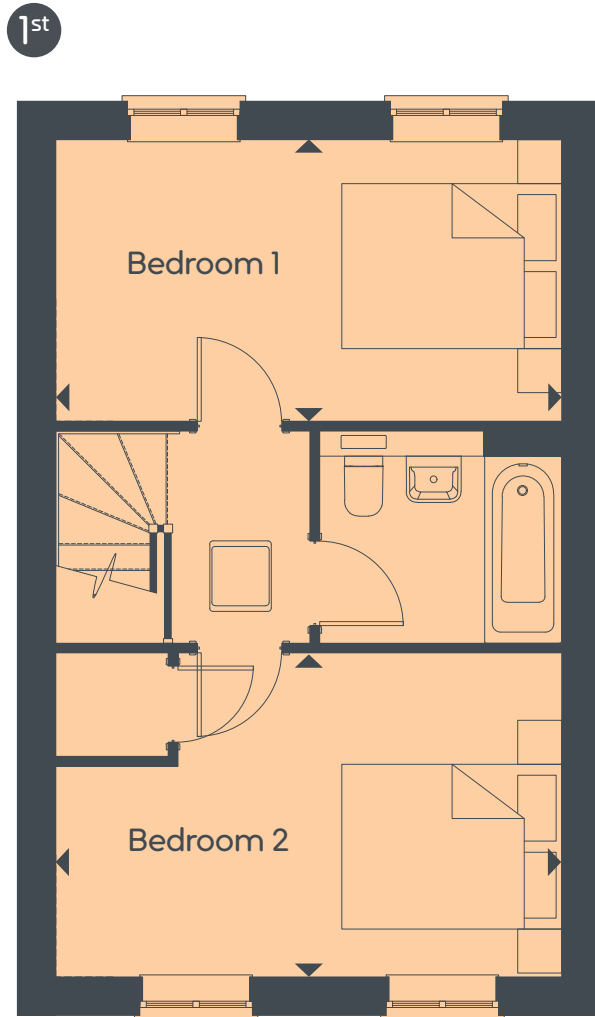

## G Floor

### The Thomas 2 Bedrooms

Total area: 69 M<sup>2</sup> 749 FT<sup>2</sup>

Living Room	4.60 x 2.56m	15' 1" x 8' 5"
Kitchen	3.00 x 2.25m	9' 10" x 7' 5"
Dining Room	2.25 x 1.97m	7' 5" x 6' 5"

## 1st Floor

Bedroom 1	4.60 x 2.56m	15' 1" x 8' 5"
Bedroom 2	4.58 x 2.95m	15' 0" x 9' 8"