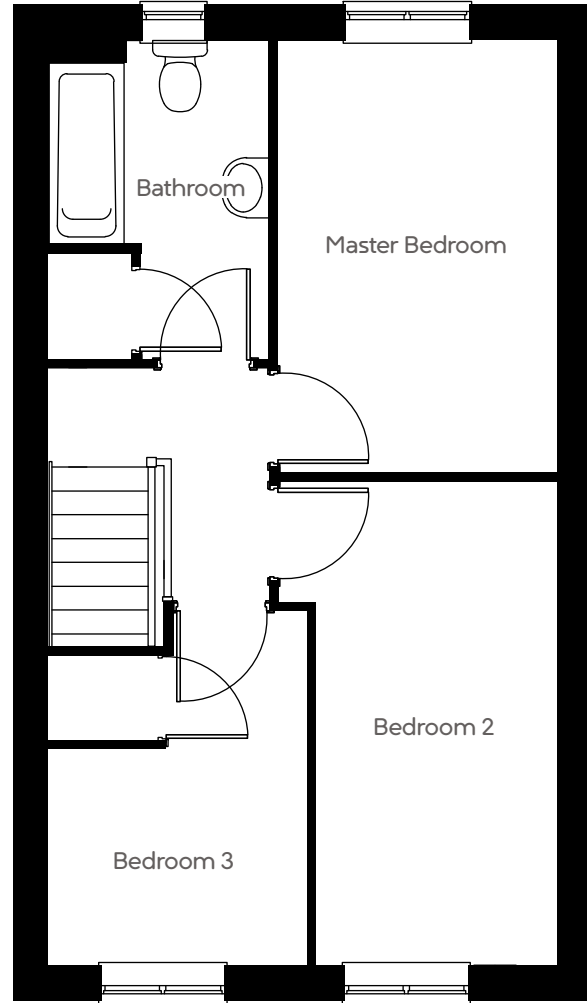

HILLTOP PARK, CHIPPENHAM

3 BED HOUSE

GROUND FLOOR

Living/Dining	4800 x 4514mm	15' 9" x 14' 9"
Kitchen	3086 x 2681mm	10' 1" x 8' 9"

FIRST FLOOR

Master Bedroom	4066 x 2637mm	13' 4" x 8' 7"
Bedroom 2	4559 x 2285mm	14' 11" x 7' 5"
Bedroom 3	3339 x 2440mm	10' 11" x 8' 0"