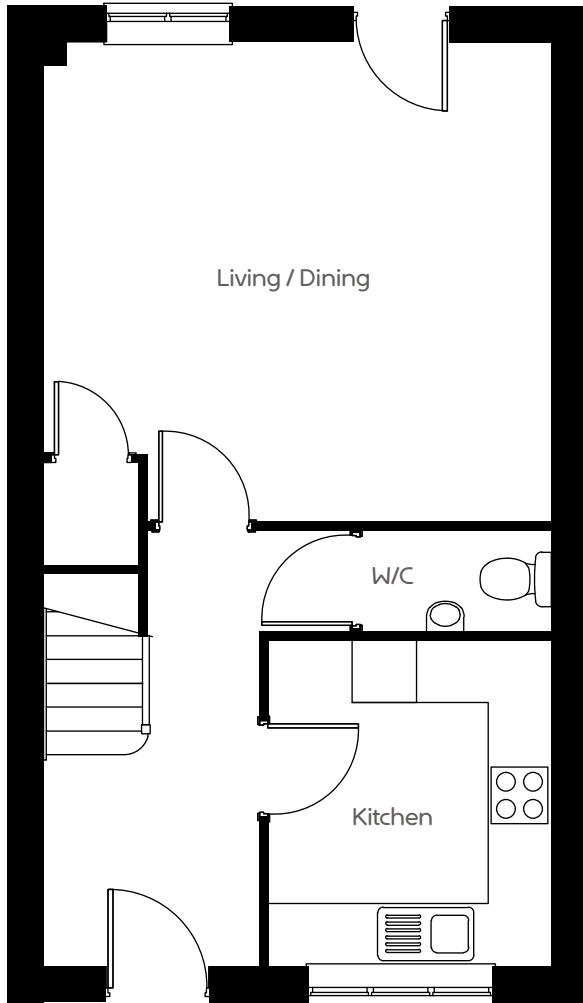

HILLTOP PARK, CHIPPENHAM

3 BED HOUSE

GROUND FLOOR

Living/Dining	4800 x 4514mm	15' 9" x 14' 9"
Kitchen	3086 x 2681mm	10' 1" x 8' 9"

FIRST FLOOR

Master Bedroom	4066 x 2637mm	13' 4" x 8' 7"
Bedroom 2	4559 x 2285mm	14' 11" x 7' 5"
Bedroom 3	3339 x 2440mm	10' 11" x 8' 0"