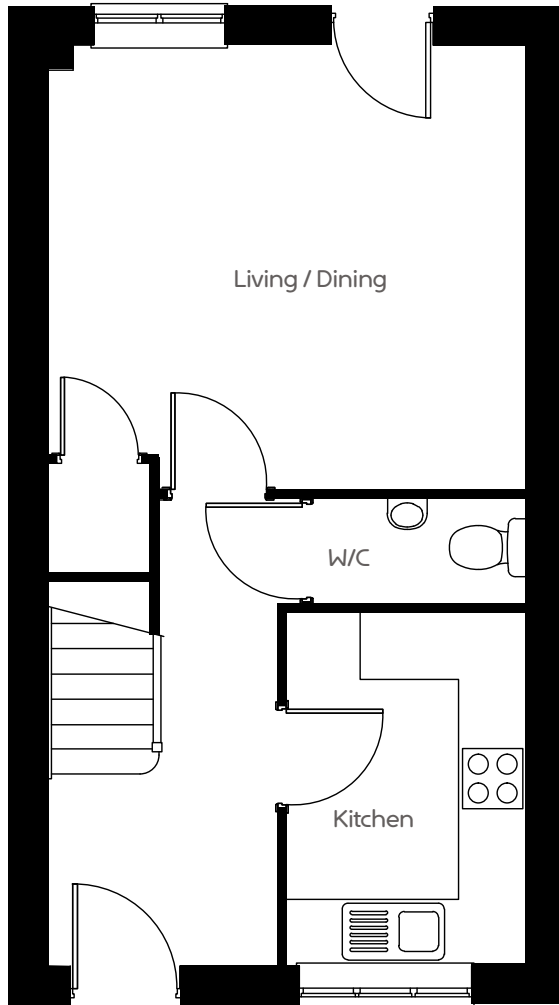

HILLTOP PARK, CHIPPENHAM

2 BED HOUSE

GROUND FLOOR

Living/Dining	4250 x 3934mm	13' 11" x 12' 10"
Kitchen	3139 x 2130mm	10' 3" x 6' 11"

FIRST FLOOR

Master Bedroom	4250 x 3328mm	13' 11" x 10' 11"
Bedroom 2	4750 x 2239mm	15' 7" x 7' 4"