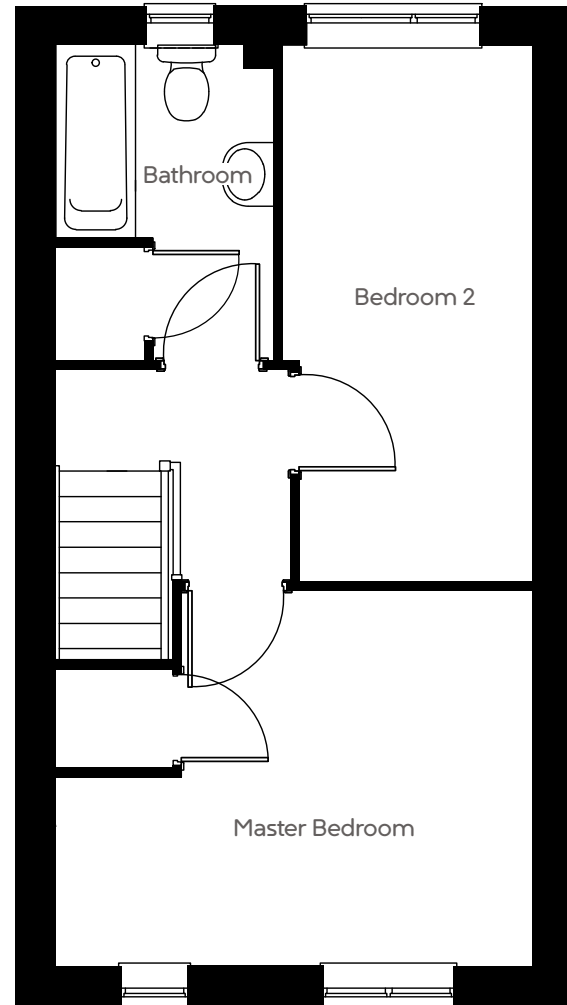

HILLTOP PARK, CHIPPENHAM

2 BED HOUSE

GROUND FLOOR

Living/Dining	4250 x 3934mm	13' 11" x 12' 10"
Kitchen	3139 x 2130mm	10' 3" x 6' 11"

FIRST FLOOR

Master Bedroom	4250 x 3328mm	13' 11" x 10' 11"
Bedroom 2	4750 x 2239mm	15' 7" x 7' 4"