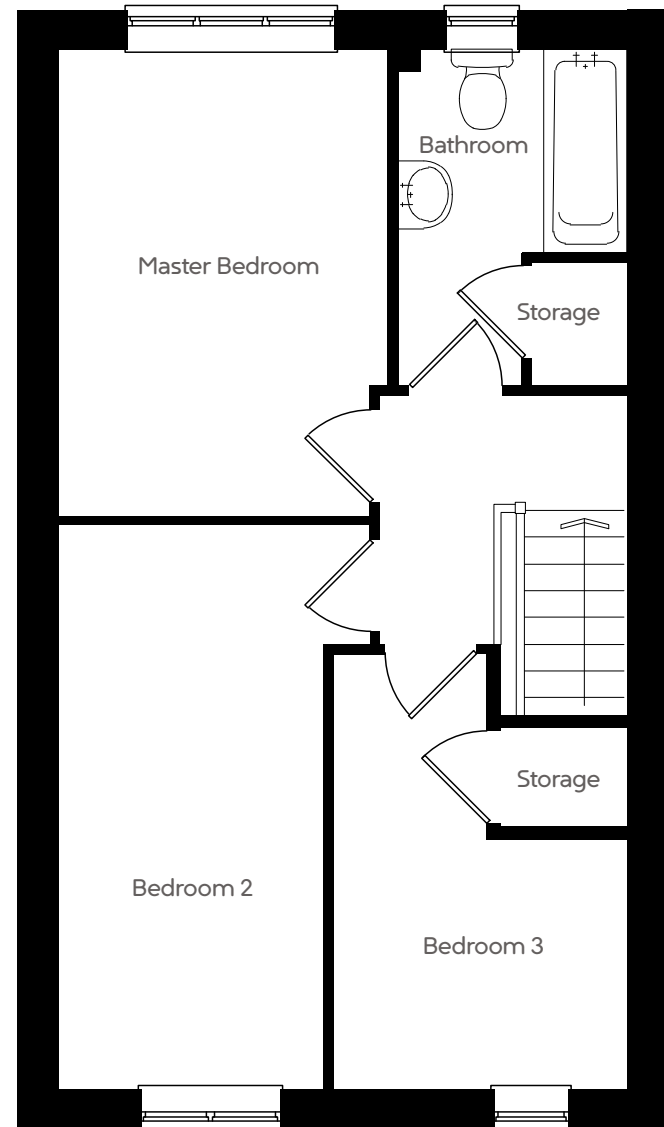

HUNTERS MOON, 3 BEDROOMS

GROUND FLOOR

Kitchen/Dining	4245 x 3625mm	13'11" x 11'10"
Living Room	4384 x 3625mm	14'4" x 11'10"

FIRST FLOOR

Master Bedroom	3912 x 2785mm	12'10" x 9'1"
Bedroom 2	4717 x 2251mm	15'5" x 7'4"
Bedroom 3	3646 x 2474mm	11'11" x 8'1"