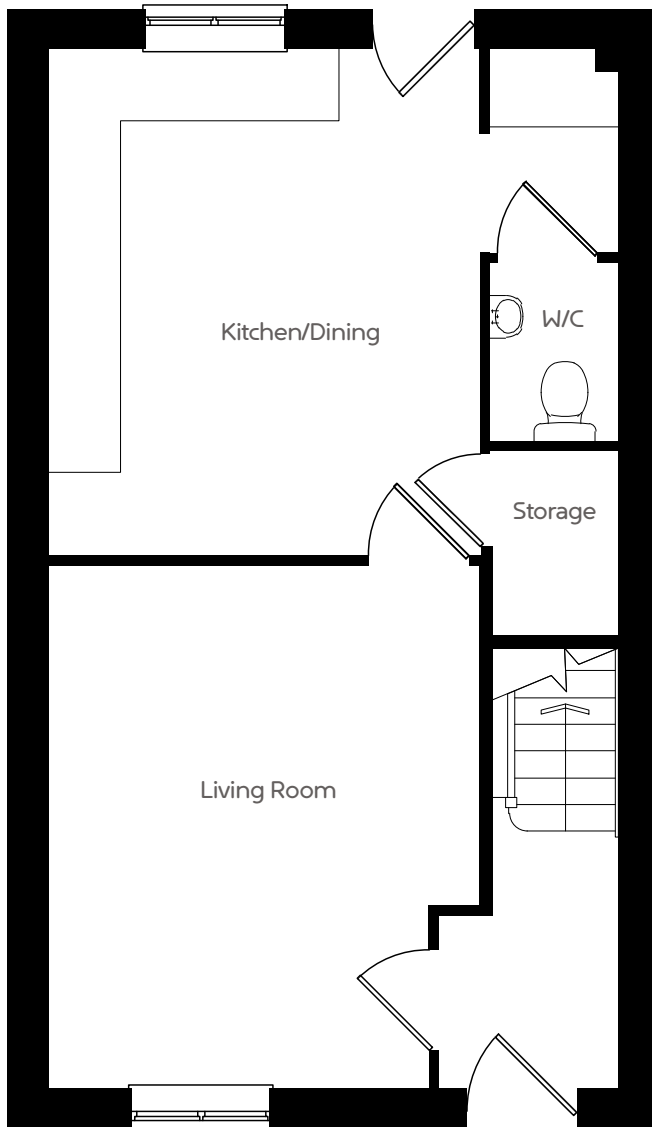

HUNTERS MOON, 3 BEDROOMS

GROUND FLOOR

Kitchen/Dining	4245 x 3625mm	13'11" x 11'10"
Living Room	4384 x 3625mm	14'4" x 11'10"

FIRST FLOOR

Master Bedroom	3912 x 2785mm	12'10" x 9'1"
Bedroom 2	4717 x 2251mm	15'5" x 7'4"
Bedroom 3	3646 x 2474mm	11'11" x 8'1"