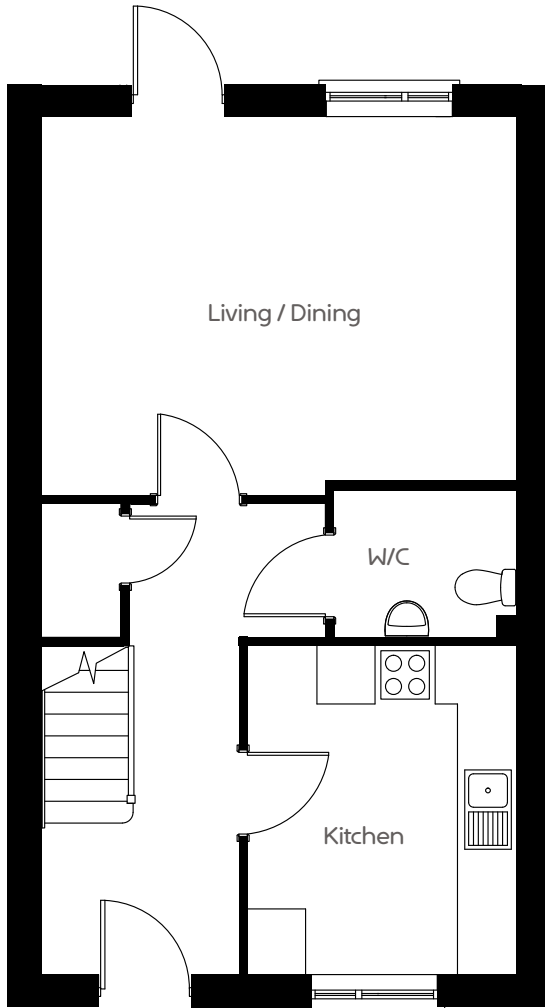

SOMERDALE, KEYNSHAM

3 BED HOUSE

GROUND FLOOR

Living/Dining	4950 x 3945mm	16' 2" x 12' 11"
Kitchen	3429 x 2813mm	11' 3" x 9' 2"

FIRST FLOOR

Master Bedroom	4950 x 4133mm	16' 2" x 13' 6"
Bedroom 2	3488 x 2690mm	11' 5" x 8' 9"
Bedroom 3	3488 x 2197mm	11' 5" x 7' 2"