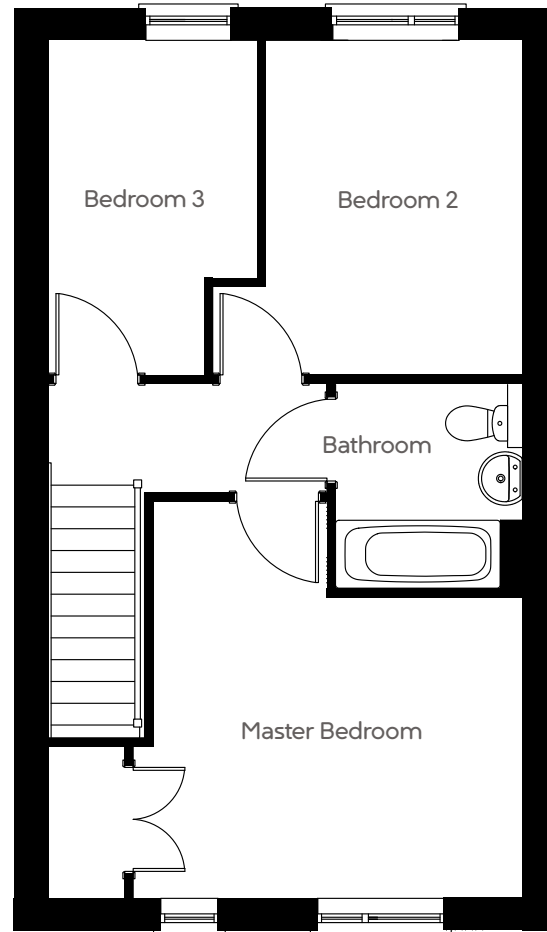

SOMERDALE, KEYNSHAM

3 BED HOUSE

GROUND FLOOR

Living/Dining	4950 x 3945mm	16' 2" x 12' 11"
Kitchen	3429 x 2813mm	11' 3" x 9' 2"

FIRST FLOOR

Master Bedroom	4950 x 4133mm	16' 2" x 13' 6"
Bedroom 2	3488 x 2690mm	11' 5" x 8' 9"
Bedroom 3	3488 x 2197mm	11' 5" x 7' 2"