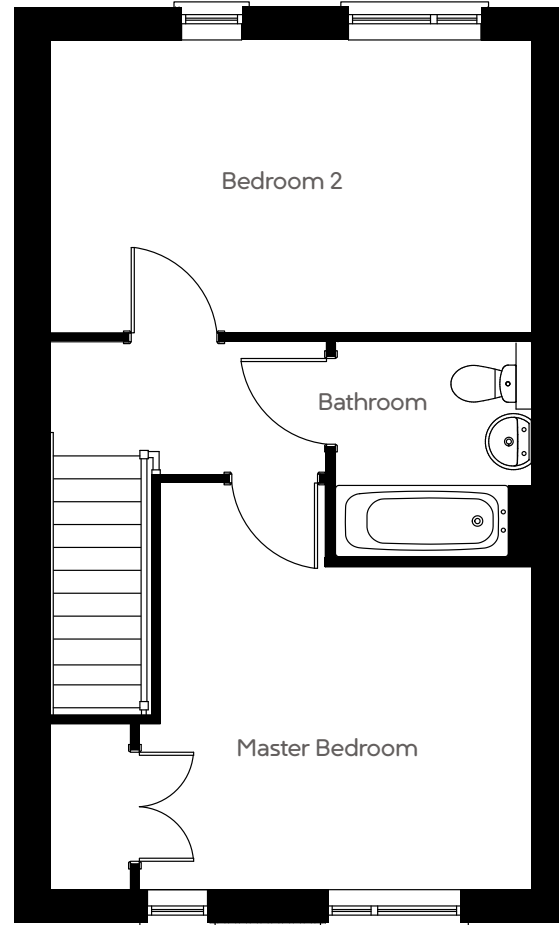

SOMERDALE, KEYNSHAM

2 BED HOUSE

GROUND FLOOR

Living/Dining	4790 x 3700mm	15' 8" x 12' 1"
Kitchen	3174 x 2667mm	10' 4" x 8' 9"

FIRST FLOOR

Master Bedroom	4790 x 4034mm	15' 8" x 13' 2"
Bedroom 2	4790 x 2915mm	15' 8" x 9' 6"