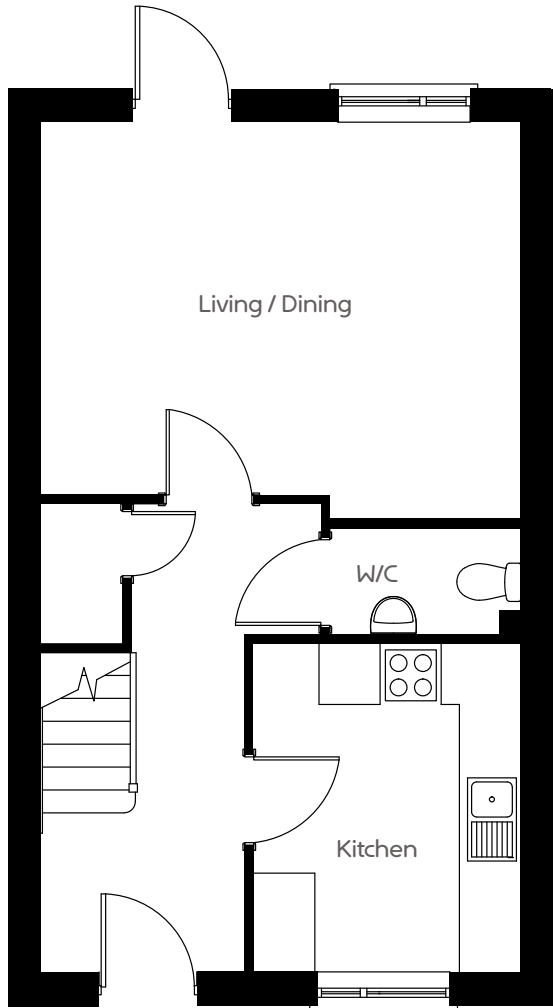

SOMERDALE, KEYNSHAM

2 BED HOUSE

GROUND FLOOR

Living/Dining	4790 x 3700mm	15' 8" x 12' 1"
Kitchen	3174 x 2667mm	10' 4" x 8' 9"

FIRST FLOOR

Master Bedroom	4790 x 4034mm	15' 8" x 13' 2"
Bedroom 2	4790 x 2915mm	15' 8" x 9' 6"