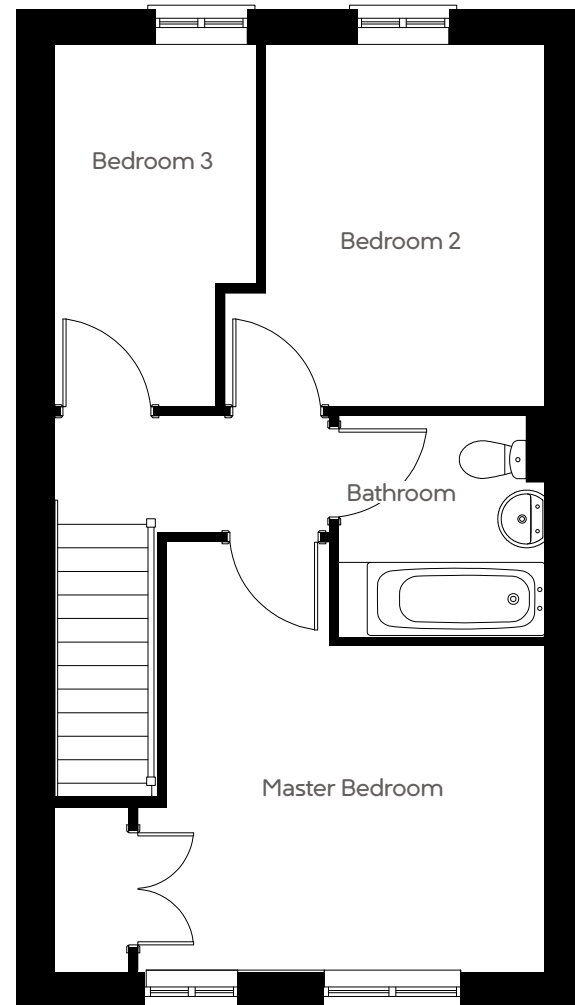

# 3 BED HOUSE, PATHFINDER PLACE, MELKSHAM

## GROUND FLOOR

Kitchen	3429 x 2613mm	11' 3" x 8' 6"
Living/Dining	4750 x 3933mm	15' 7" x 12' 10"

## FIRST FLOOR

Master Bedroom	4750 x 4133mm	15' 7" x 13' 6"
Bedroom 2	3500 x 2714mm	11' 5" x 8' 10"
Bedroom 3	3500 x 1973mm	11' 5" x 6' 5"