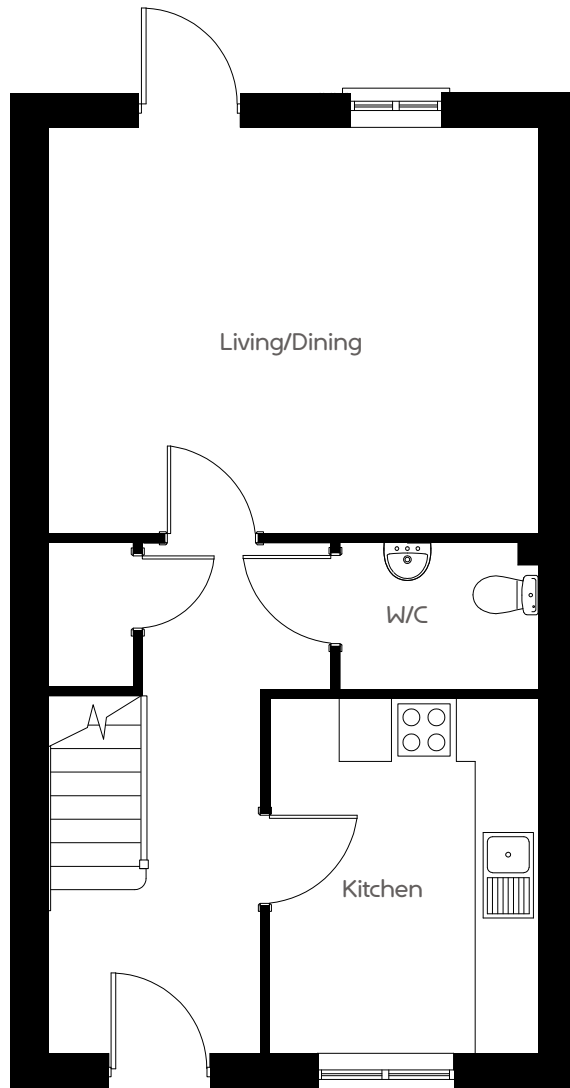

# 3 BED HOUSE, PATHFINDER PLACE, MELKSHAM

## GROUND FLOOR

Kitchen	3429 x 2613mm	11' 3" x 8' 6"
Living/Dining	4750 x 3933mm	15' 7" x 12' 10"

## FIRST FLOOR

Master Bedroom	4750 x 4133mm	15' 7" x 13' 6"
Bedroom 2	3500 x 2714mm	11' 5" x 8' 10"
Bedroom 3	3500 x 1973mm	11' 5" x 6' 5"