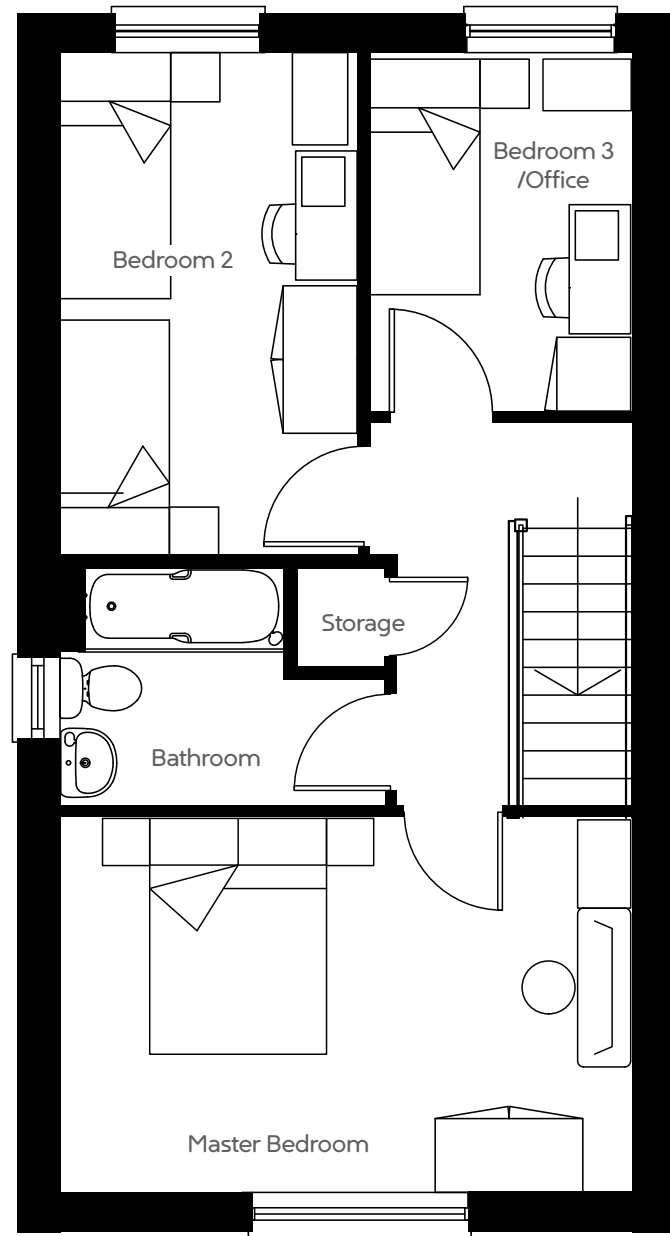

RUDLOE 3B

GROUND FLOOR

Kitchen/Dining	4686 x 3122mm	15'4" x 10'2"
Living Room	4555 x 3657mm	14'11" x 12'0"

FIRST FLOOR

Master Bedroom	4917 x 3214mm	16'1" x 10'6"
Bedroom 2	4278 x 2575mm	14'0" x 8'5"
Bedroom 3/Office	3060 x 2267mm	10'0" x 7'5"