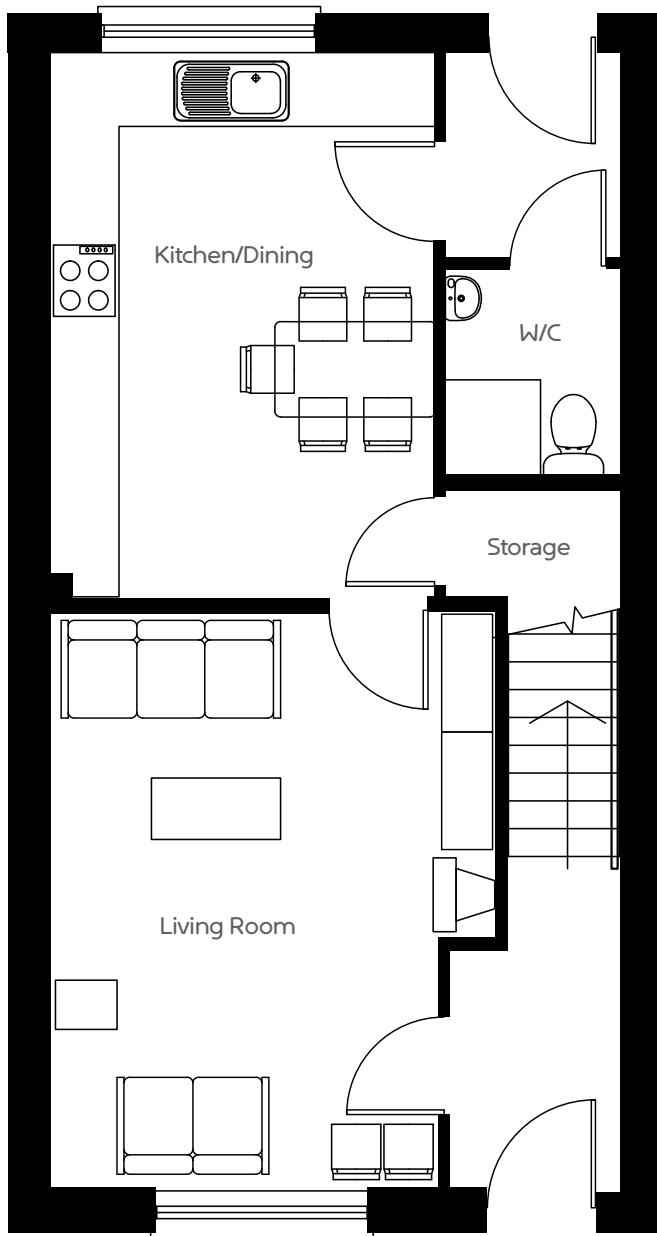

RUDLOE 3B

GROUND FLOOR

Kitchen/Dining	4686 x 3122mm	15'4" x 10'2"
Living Room	4555 x 3657mm	14'11" x 12'0"

FIRST FLOOR

Master Bedroom	4917 x 3214mm	16'1" x 10'6"
Bedroom 2	4278 x 2575mm	14'0" x 8'5"
Bedroom 3/Office	3060 x 2267mm	10'0" x 7'5"